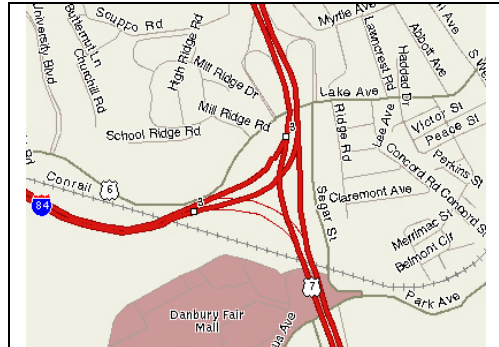

CHIRP

Directions to Ballard Park, Main Street, Ridgefield

From Northern NY or CT:

Route 84 East or West

Take exit 3, Route 7 South for 5 miles

RIGHT at light onto Route 35 West towards Ridgefield (Valero gas station on right) for 4 miles

Pass 3 lights and 1 blinking yellow light

Bear LEFT at the blinking yellow light to stay on Route 35 West

Either park in the CVS Parking Lot on the RIGHT

or

Make RIGHT turn onto Gilbert Street
Make 2nd LEFT into Ballard Park Senior Center and park there