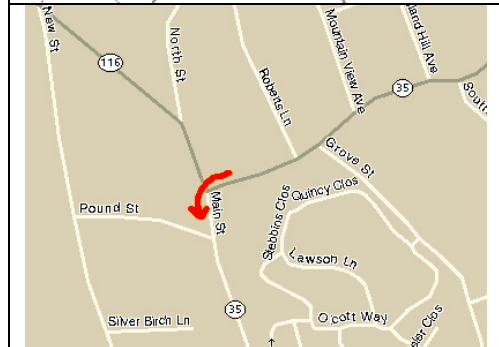

CHIRP

Directions to Ballard Park, Main Street, Ridgefield

From Northern NY or CT:

Route 84 East or West

Take exit 3, Route 7 South for 5 miles

RIGHT at light onto Route 35 West towards Ridgefield (Valero gas station on right) for 4 miles

Pass 3 lights and 1 blinking yellow light

Bear LEFT at the blinking yellow light to stay on Route 35 West

Either park in the CVS Parking Lot on the RIGHT

or

Make RIGHT turn onto Gilbert Street
Make 2nd LEFT into Ballard Park Senior Center and park there